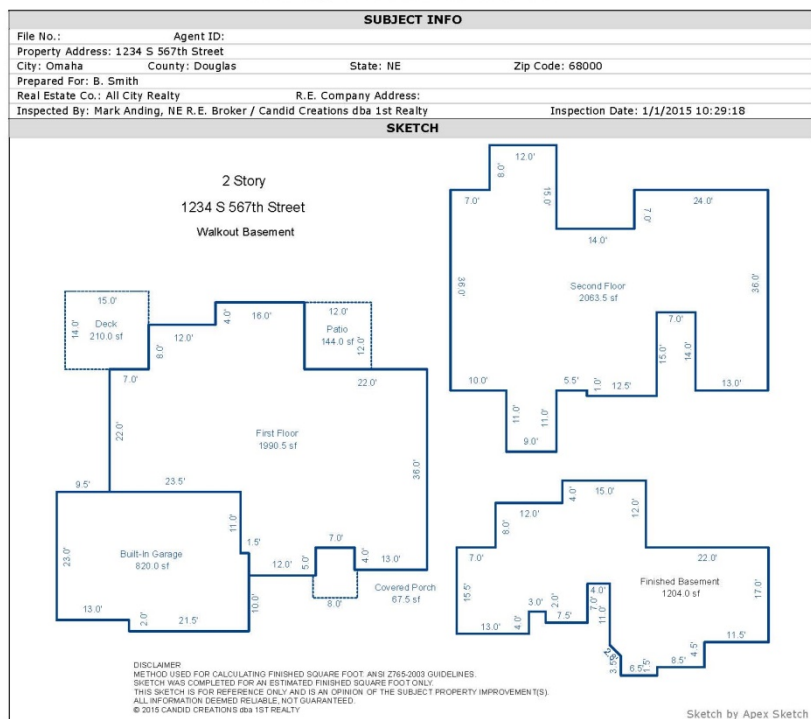

Whatever your real estate needs.....
 Candid Creations is here to get you back to what you do best, Sell.

Real Estate Agent Support Services

Listing Service Options	0 to 1600 SF	1601-3500 FSF	3501-5000 FSF*
Full Service Package: Interior / Exterior measuring, Perimeter Fin Sqf Sketch, Interior Room Measurements, Initiated MLS sheet and Interior / Exterior pictures. (No MLS Remarks)	\$200	Up to \$240	Up to \$290*
Measuring Only: Measure for Total Finished Square Foot, Room Measurements, Initiated MLS Sheet and Perimeter sketch of property. (No MLS Remarks)	\$110	\$130	\$160*
Picture Only Pricing* Interior / Exterior Pictures.	\$110 0-25 Pictures	\$130 26-35 Pictures	\$160* 36-50 Pictures
Reshoot Pricing: Reshooting of Interior / Exterior pictures is based on number of pics taken.		Custom flyer \$30.00 with purchase of Full Service Package (\$50.00 without Full Service Package)	

*Larger homes and Condominiums may have an additional charge for measuring and additional pictures.

SKETCH/AREA TABLE ADDENDUM

Full Service Package

Your complete Full Service Package includes:

- Interior / Exterior Measurements.
- Perimeter Sketch of Finished SqFt.
(ANSI measuring guidelines)
- Initiated GPMLS Input Sheet
- PDF Copies of County Assessor information.
- Interior / Exterior Pictures.